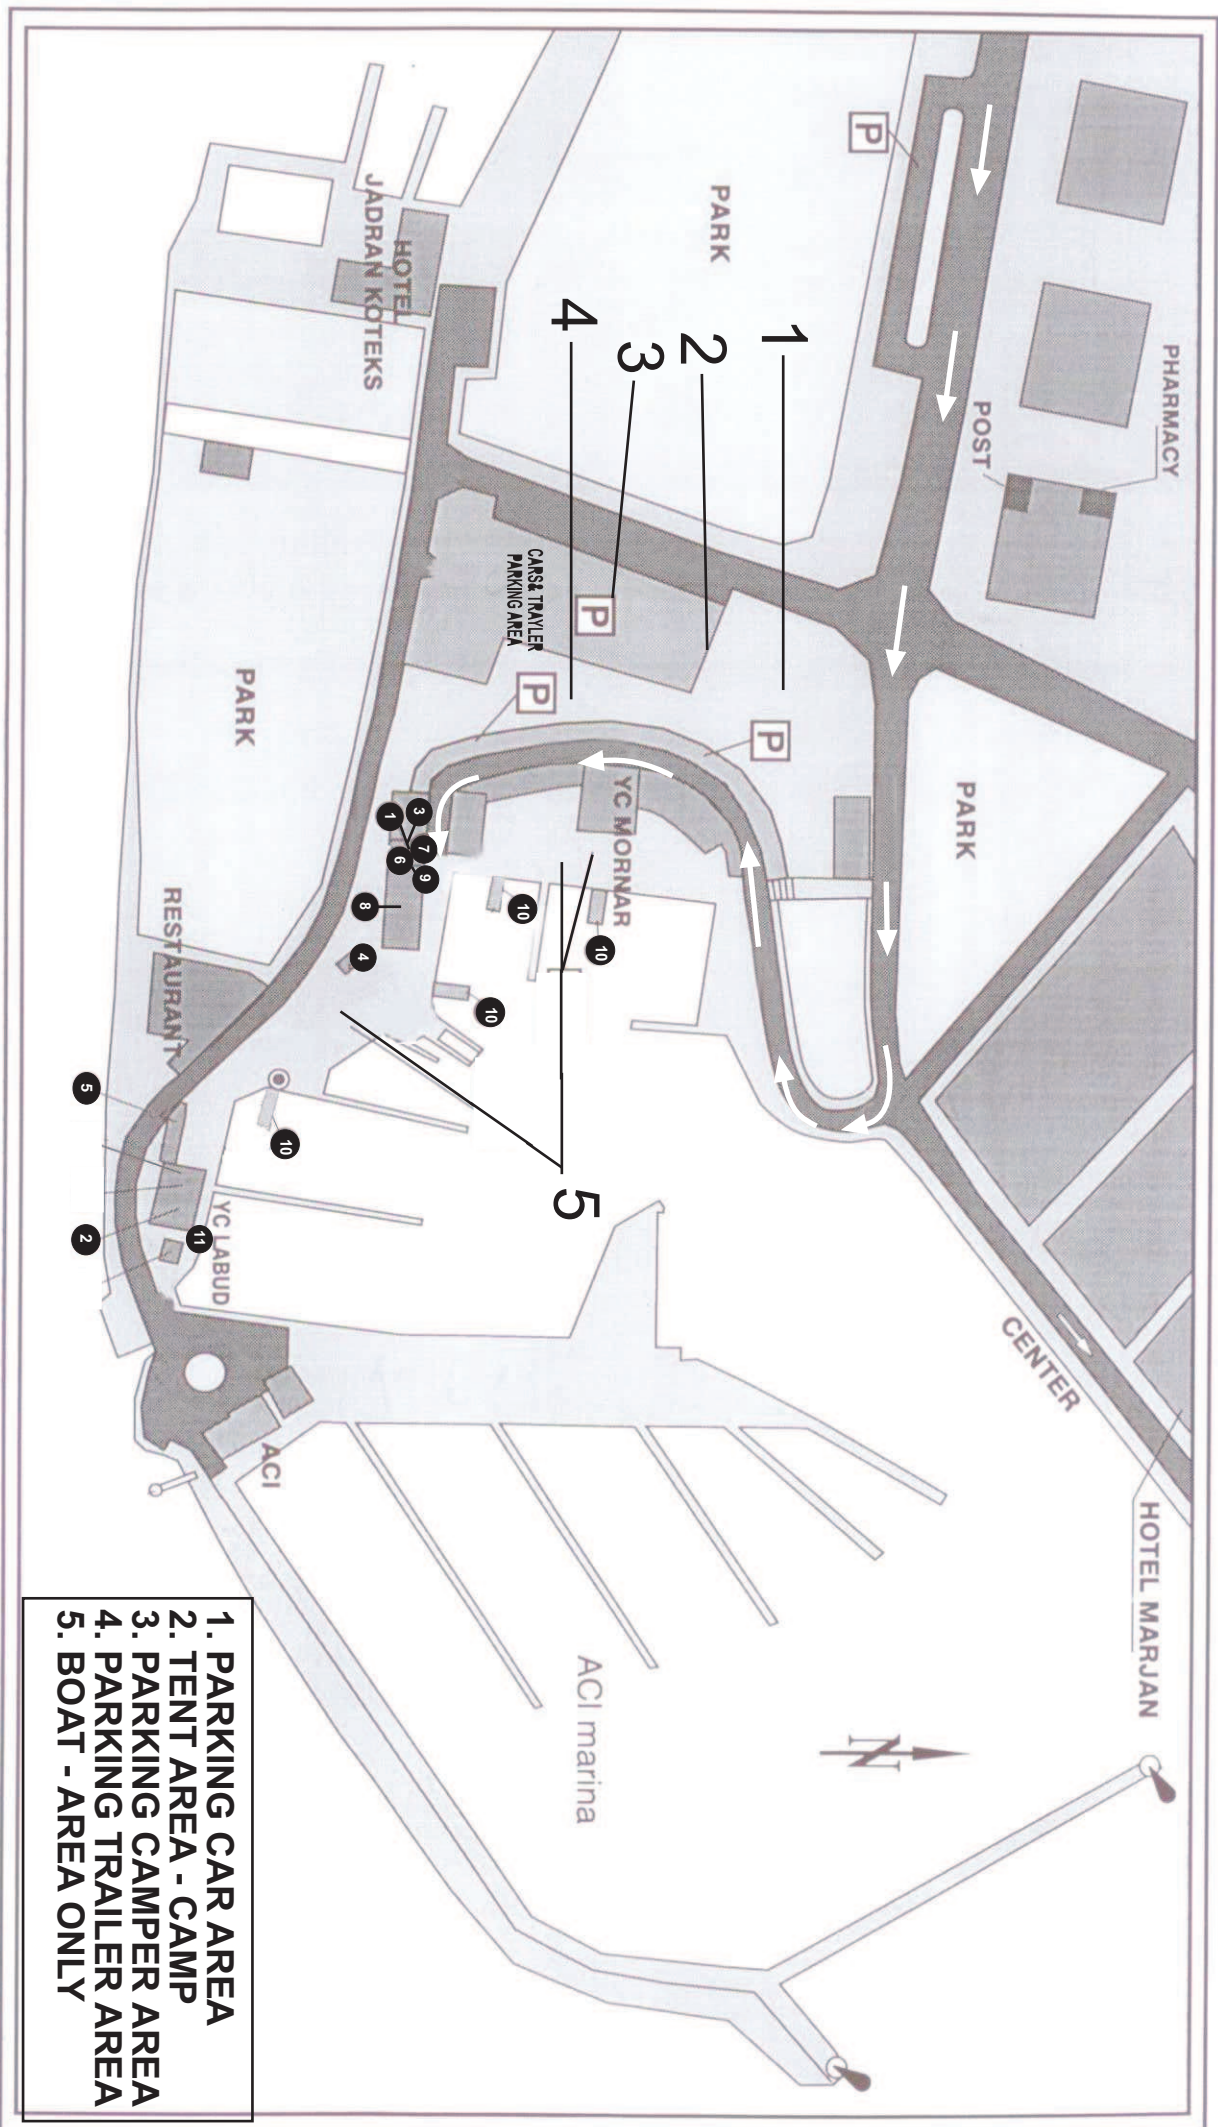

GENERAL MAP

- 1. Registration
- 2. Bar
- 3. Press

- 4. Medical post
- 5. Repair shop
- 6. International jury

- 7. Race committee
- 8. Measurement aeres
- 9. Race office

- 10. Huailing
- 11. Signal Mast
- Crane

- 1. PARKING CAR AREA
- 2. TENT AREA - CAMP
- 3. PARKING CAMPER AREA
- 4. PARKING TRAILER AREA
- 5. BOAT - AREA ONLY