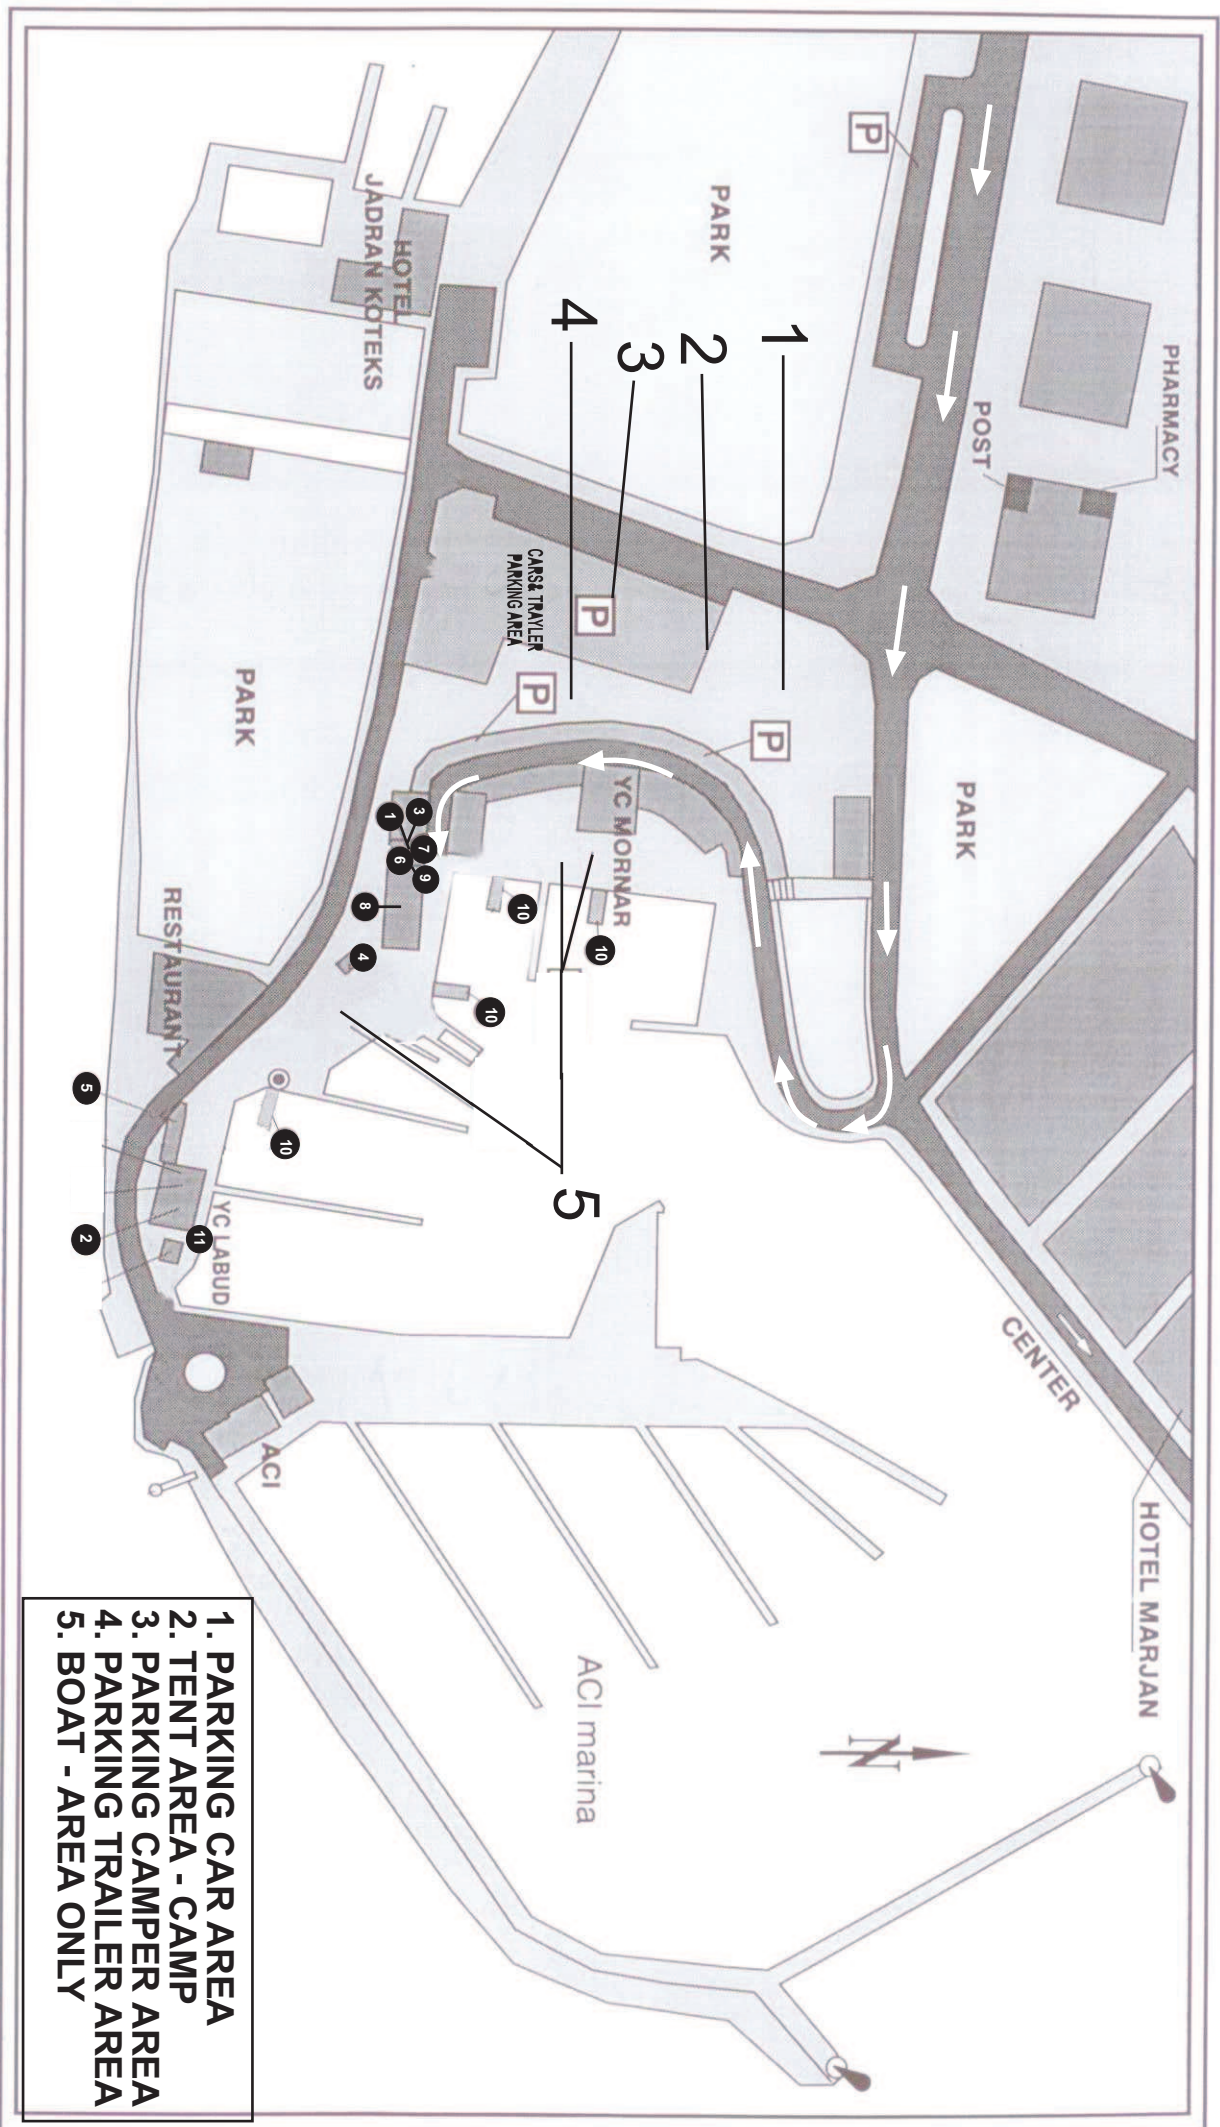

GENERAL MAP

- 1. PARKING CAR AREA
- 2. TENT AREA - CAMP
- 3. PARKING CAMPER AREA
- 4. PARKING TRAILER AREA
- 5. BOAT - AREA ONLY

- 1. Registration
- 2. Bar
- 3. Press
- 4. Medical post
- 5. Repair shop
- 6. International jury
- 7. Race committee
- 8. Measurement aeres
- 9. Race office
- 10. Huailing
- 11. Signal Mast